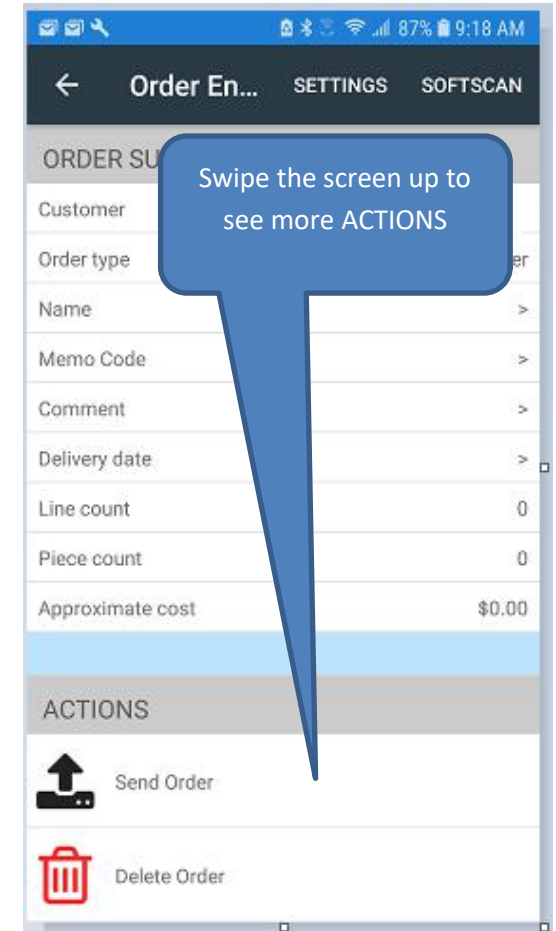

ZiiZii Order Entry – Searching for and Adding Items to Orders

To Browse the Catalog directory, tap on the category of interest

A list of the items in the category will appear. Add the desired items to your order

When you know the item numbers Speed Entry is a quick way to add items to your order

The most accurate and fastest way to add items to your order is with your phone's camera. Focus on the barcode and the item is selected.