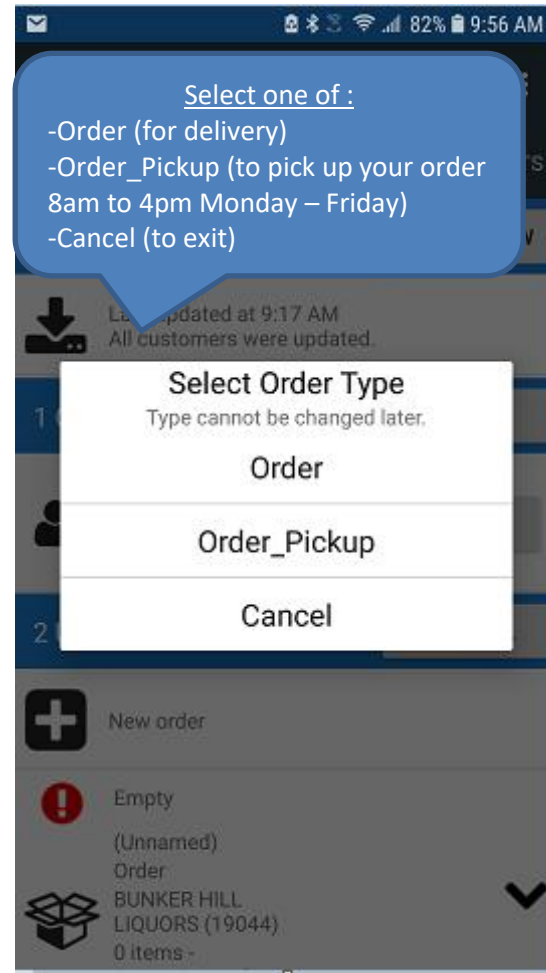

ZiiZii Order Entry – Searching for and Adding Items to Orders

To Browse the Catalog directory, tap on the category of interest

A list of the items in the category will appear. Add the desired items to your order

When you know the item numbers Speed Entry is a quick way to add items to your order

The most accurate and fastest way to add items to your order is with your phone's camera. Focus on the barcode and the item is selected.