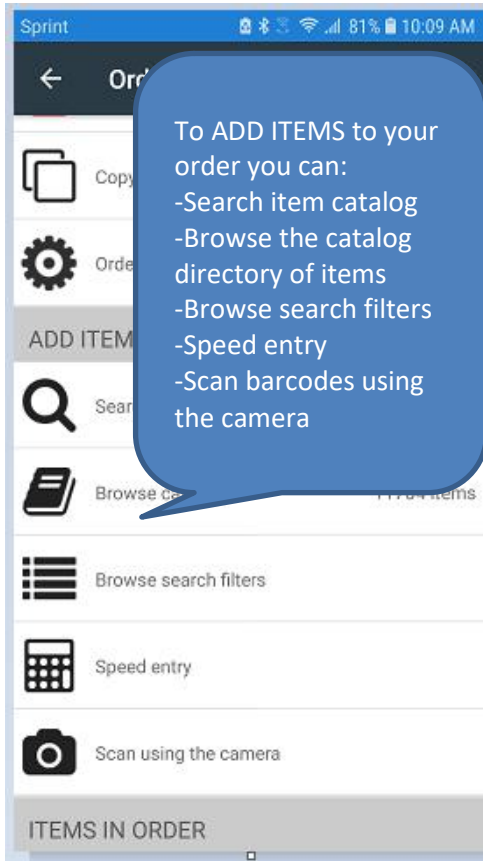

ZiiZii Order Entry – Searching for and Adding Items to Orders

To Browse the Catalog directory, tap on the category of interest

A list of the items in the category will appear. Add the desired items to your order

When you know the item numbers Speed Entry is a quick way to add items to your order

The most accurate and fastest way to add items to your order is with your phone's camera. Focus on the barcode and the item is selected.