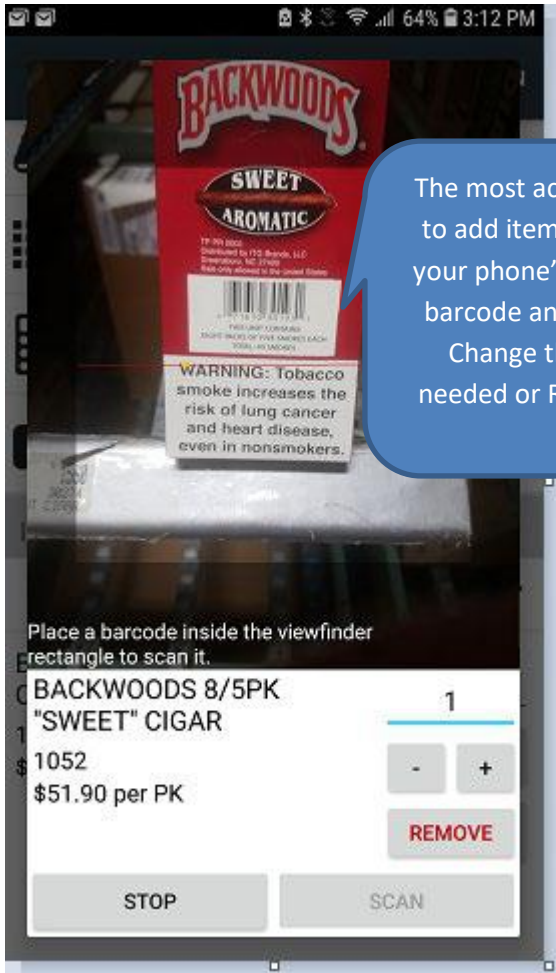

ZiiZii Order Entry – Searching for and Adding Items to Orders

To Browse the Catalog directory, tap on the category of interest

A list of the items in the category will appear. Add the desired items to your order

When you know the item numbers Speed Entry is a quick way to add items to your order

The most accurate and fastest way to add items to your order is with your phone's camera. Focus on the barcode and the item is selected.