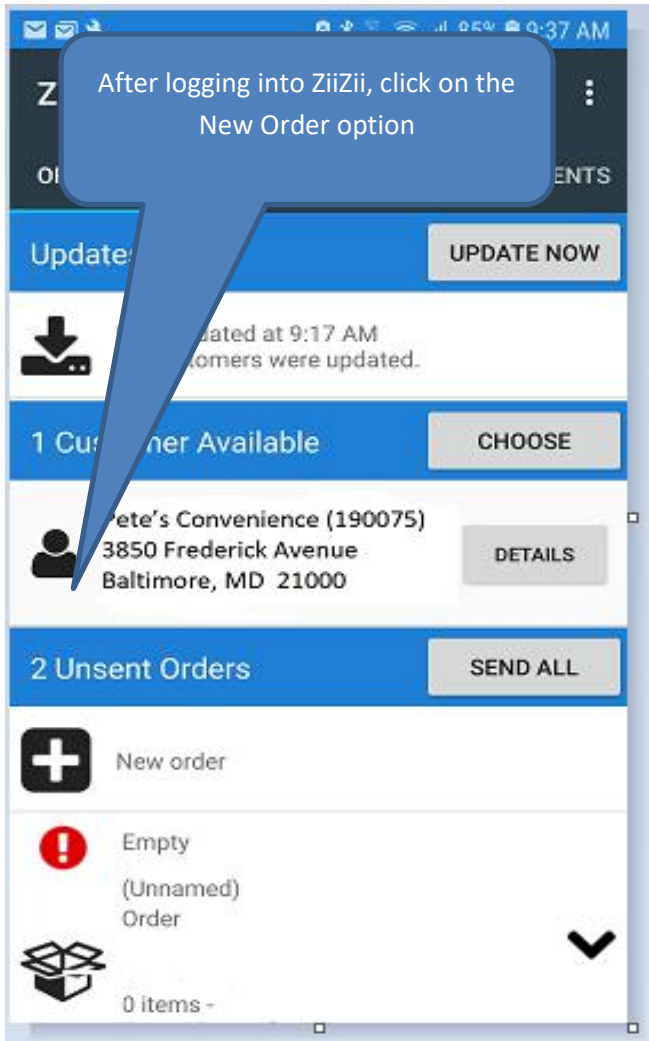

ZiiZii Order Entry – Searching for and Adding Items to Orders

To Browse the Catalog directory, tap on the category of interest

A list of the items in the category will appear. Add the desired items to your order

When you know the item numbers Speed Entry is a quick way to add items to your order

The most accurate and fastest way to add items to your order is with your phone's camera. Focus on the barcode and the item is selected.