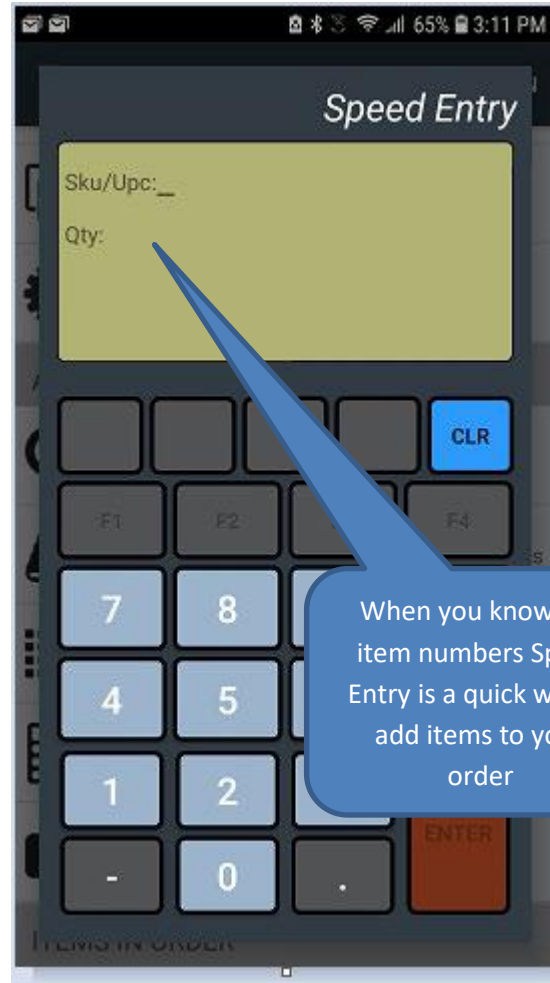

ZiiZii Order Entry – Searching for and Adding Items to Orders

To Browse the Catalog directory, tap on the category of interest

A list of the items in the category will appear. Add the desired items to your order

When you know the item numbers Speed Entry is a quick way to add items to your order

The most accurate and fastest way to add items to your order is with your phone's camera. Focus on the barcode and the item is selected.