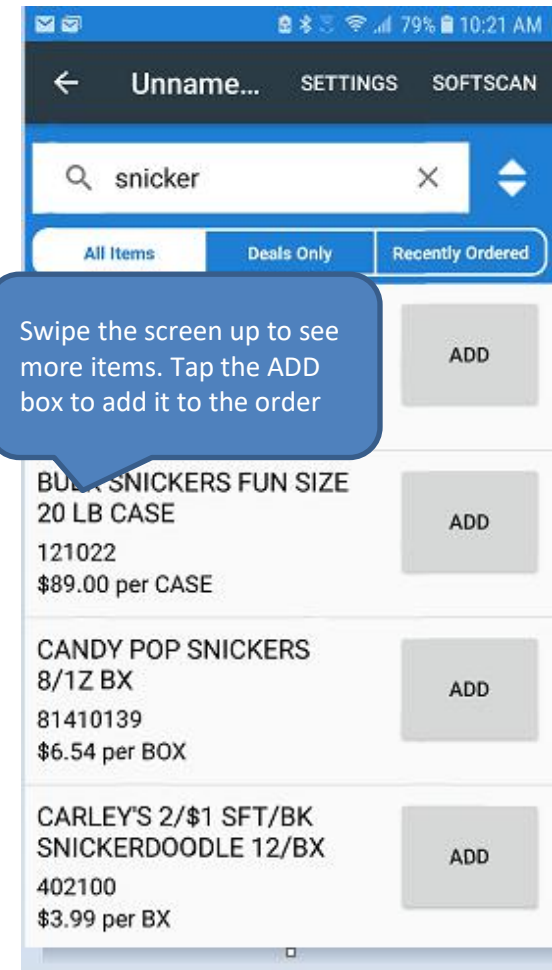

ZiiZii Order Entry – Searching for and Adding Items to Orders

To Browse the Catalog directory, tap on the category of interest

A list of the items in the category will appear. Add the desired items to your order

When you know the item numbers Speed Entry is a quick way to add items to your order

The most accurate and fastest way to add items to your order is with your phone's camera. Focus on the barcode and the item is selected.