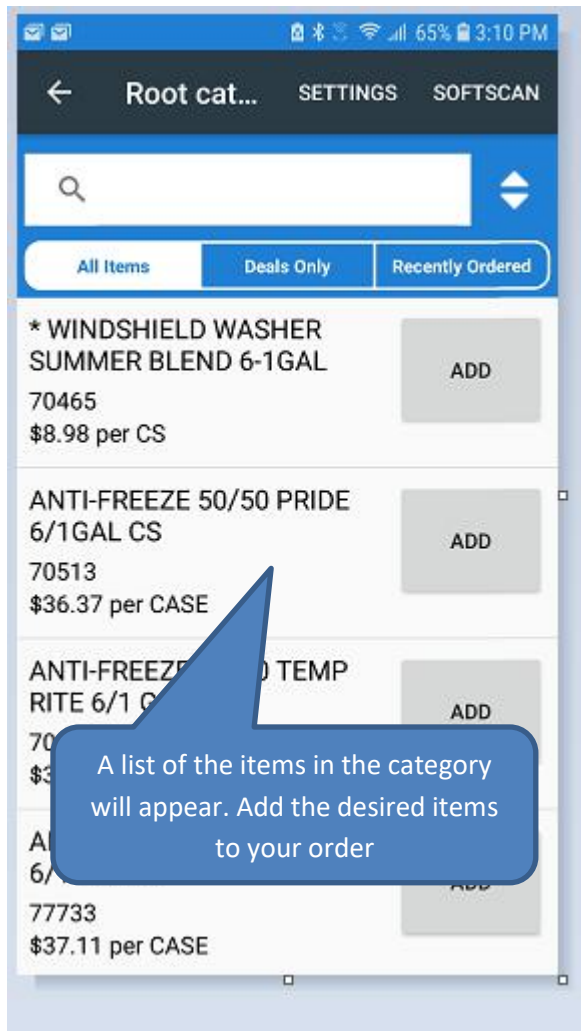

ZiiZii Order Entry – Searching for and Adding Items to Orders

To Browse the Catalog directory, tap on the category of interest

A list of the items in the category will appear. Add the desired items to your order

When you know the item numbers Speed Entry is a quick way to add items to your order

The most accurate and fastest way to add items to your order is with your phone's camera. Focus on the barcode and the item is selected.