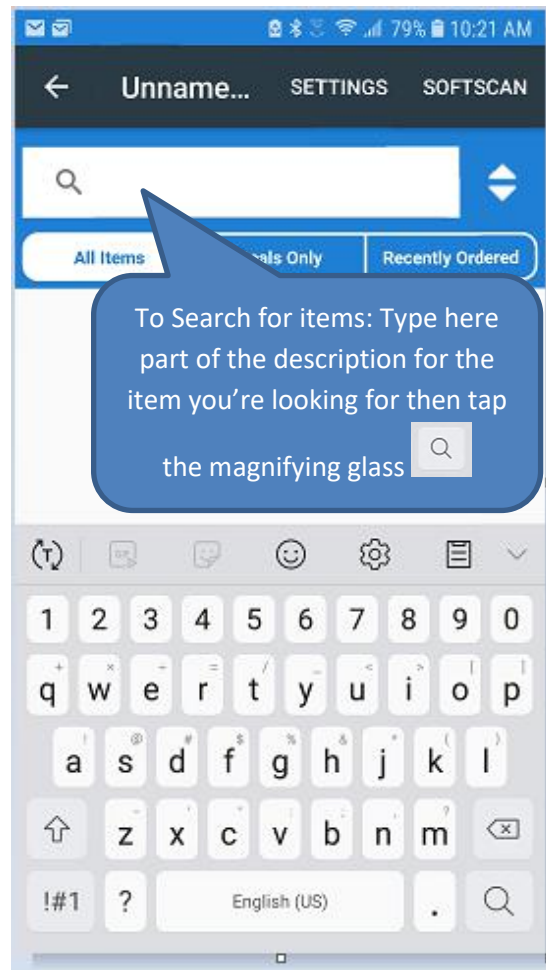

ZiiZii Order Entry – Searching for and Adding Items to Orders

To Browse the Catalog directory, tap on the category of interest

A list of the items in the category will appear. Add the desired items to your order

When you know the item numbers Speed Entry is a quick way to add items to your order

The most accurate and fastest way to add items to your order is with your phone's camera. Focus on the barcode and the item is selected.